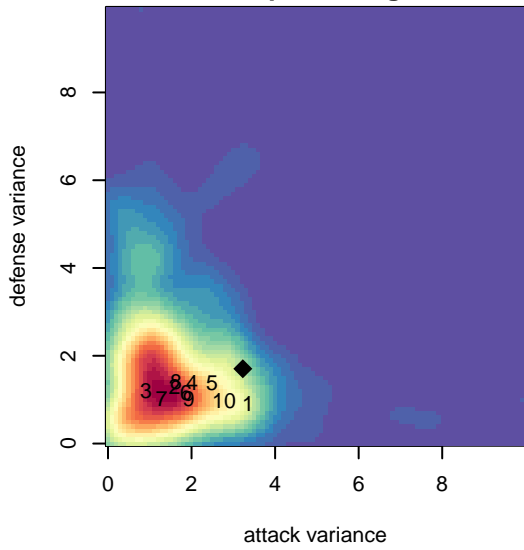

3 Rivers Black B01

3 Rivers SC
Pasco, WA
B01 total strength=1734
attack=32.63 defense=19.88
fall league = RCL B01 Div 3

alt names used:
3RSC B01 RCL Black
3RSC B01 RCL Black
3RSC B01 RCL Black

Venues played:
2017 Les Schwab NW Cup High School
2017 RCL B01 Div 3
2017 RCL B01 7V2
2017 WYS Presidents Cup B01 Division 1

**attack and defense variance (black dot)
relative to other teams
and top 10 in region**

**attack and defense rating
relative to others at age
and all opponents in last 13 months**

Performance relative to 13 month average