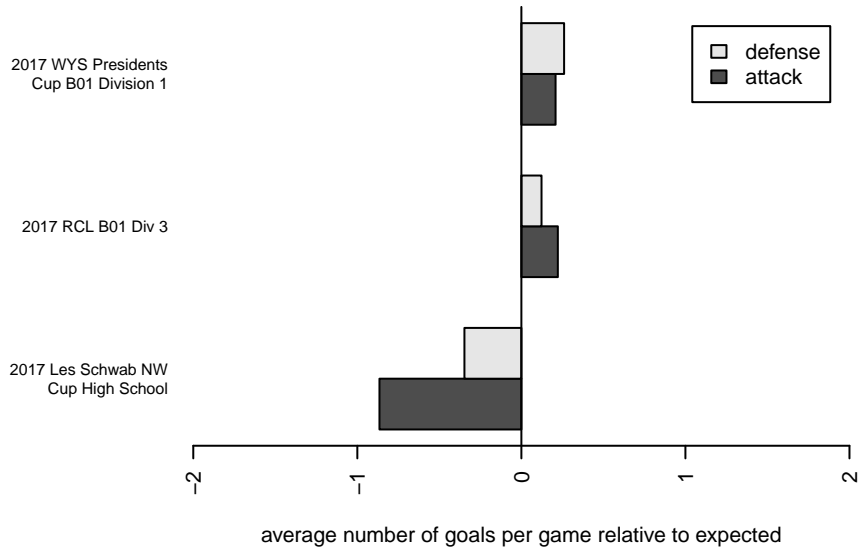

3 Rivers Black B01

3 Rivers SC
Pasco, WA
B01 total strength=1734
attack=32.63 defense=19.88
fall league = RCL B01 Div 3

alt names used:
3RSC B01 RCL Black
3RSC B01 RCL Black
3RSC B01 RCL Black

Venues played:
2017 Les Schwab NW Cup High School
2017 RCL B01 Div 3
2017 RCL B01 7V2
2017 WYS Presidents Cup B01 Division 1

**attack and defense variance (black dot)
relative to other teams
and top 10 in region**

**attack and defense rating
relative to others at age
and all opponents in last 13 months**

Performance relative to 13 month average