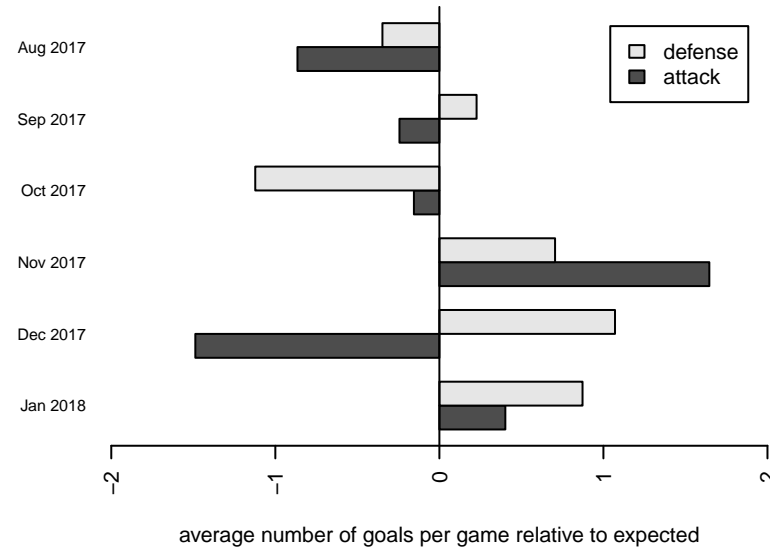

Performance relative to 13 month average