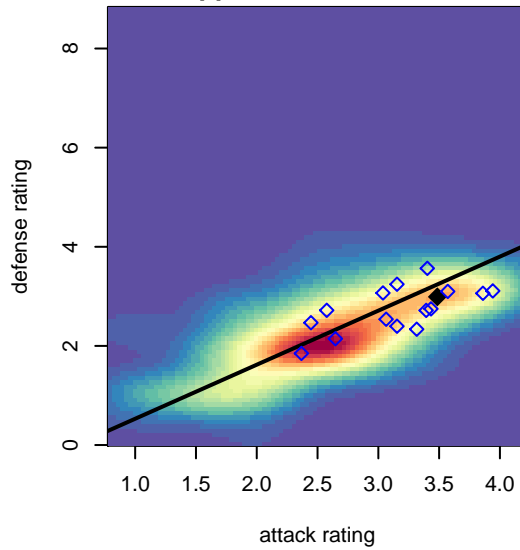

3 Rivers Black B01

3 Rivers SC
Pasco, WA
B01 total strength=1734
attack=32.63 defense=19.88
fall league = RCL B01 Div 3

alt names used:
3RSC B01 RCL Black
3RSC B01 RCL Black
3RSC B01 RCL Black

Venues played:
2017 Les Schwab NW Cup High School
2017 RCL B01 Div 3
2017 RCL B01 7V2
2017 WYS Presidents Cup B01 Division 1

**attack and defense variance (black dot)
relative to other teams
and top 10 in region**

**attack and defense rating
relative to others at age
and all opponents in last 13 months**

Performance relative to 13 month average