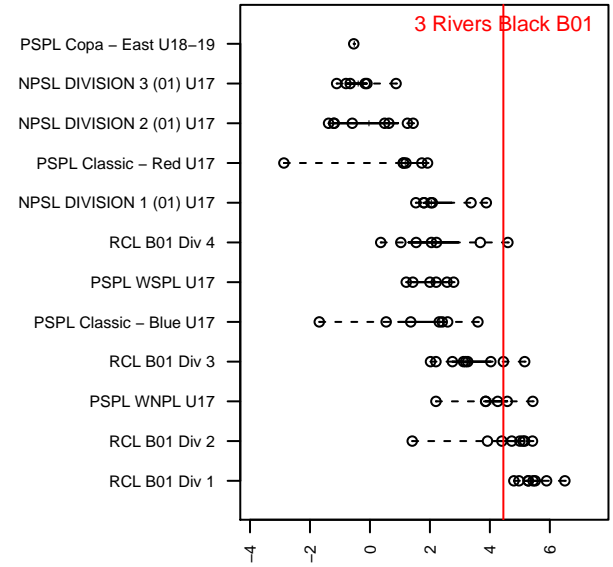

3 Rivers Black B01

3 Rivers SC
Pasco, WA
B01 total strength=1734
attack=32.63 defense=19.88
fall league = RCL B01 Div 3

alt names used:
3RSC B01 RCL Black
3RSC B01 RCL Black
3RSC B01 RCL Black

Venues played:
2017 Les Schwab NW Cup High School
2017 RCL B01 Div 3
2017 RCL B01 7V2
2017 WYS Presidents Cup B01 Division 1

**attack and defense variance (black dot)
relative to other teams
and top 10 in region**

**attack and defense rating
relative to others at age
and all opponents in last 13 months**

Performance relative to 13 month average