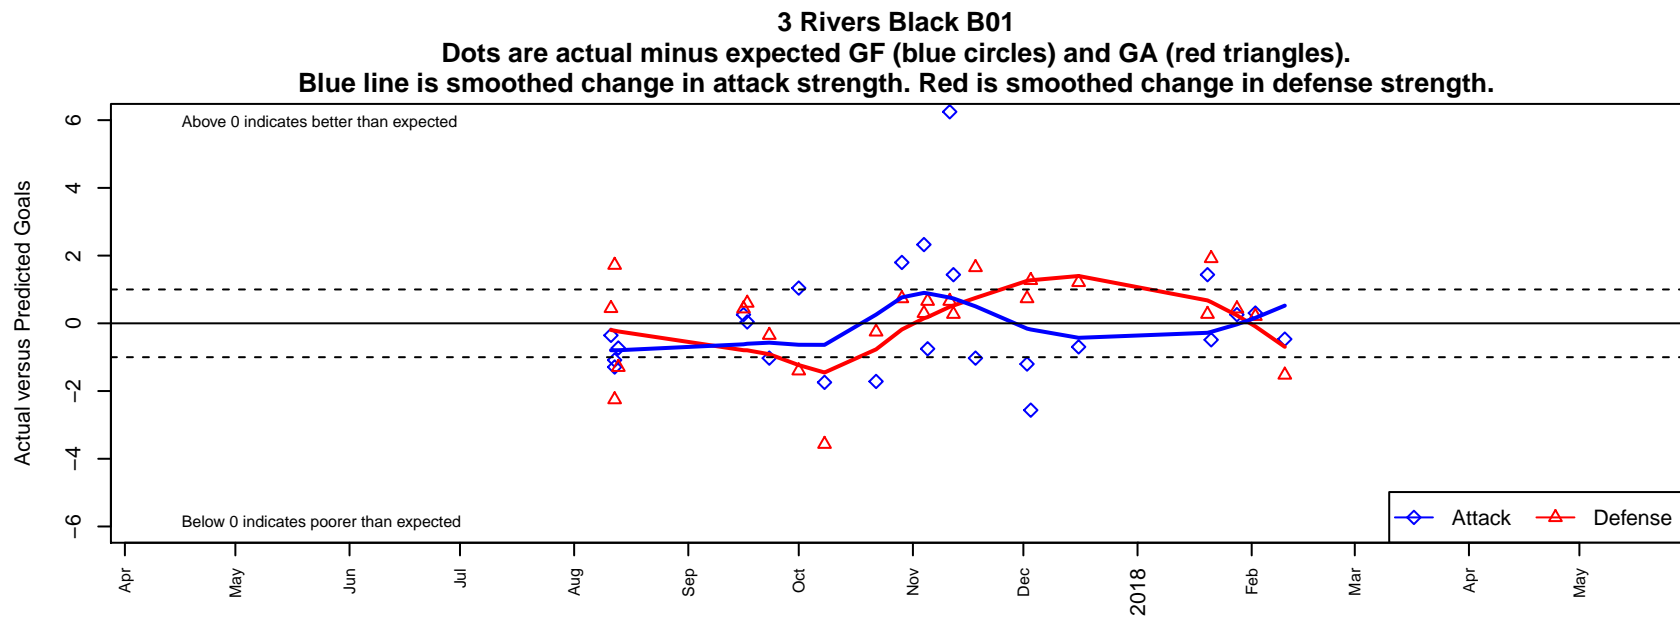

3 Rivers Black B01

3 Rivers SC
Pasco, WA
B01 total strength=1734
attack=32.63 defense=19.88
fall league = RCL B01 Div 3

alt names used:
3RSC B01 RCL Black
3RSC B01 RCL Black
3RSC B01 RCL Black

Venues played:
2017 Les Schwab NW Cup High School
2017 RCL B01 Div 3
2017 RCL B01 7V2
2017 WYS Presidents Cup B01 Division 1

**attack and defense variance (black dot)
relative to other teams
and top 10 in region**

**attack and defense rating
relative to others at age
and all opponents in last 13 months**

Performance relative to 13 month average